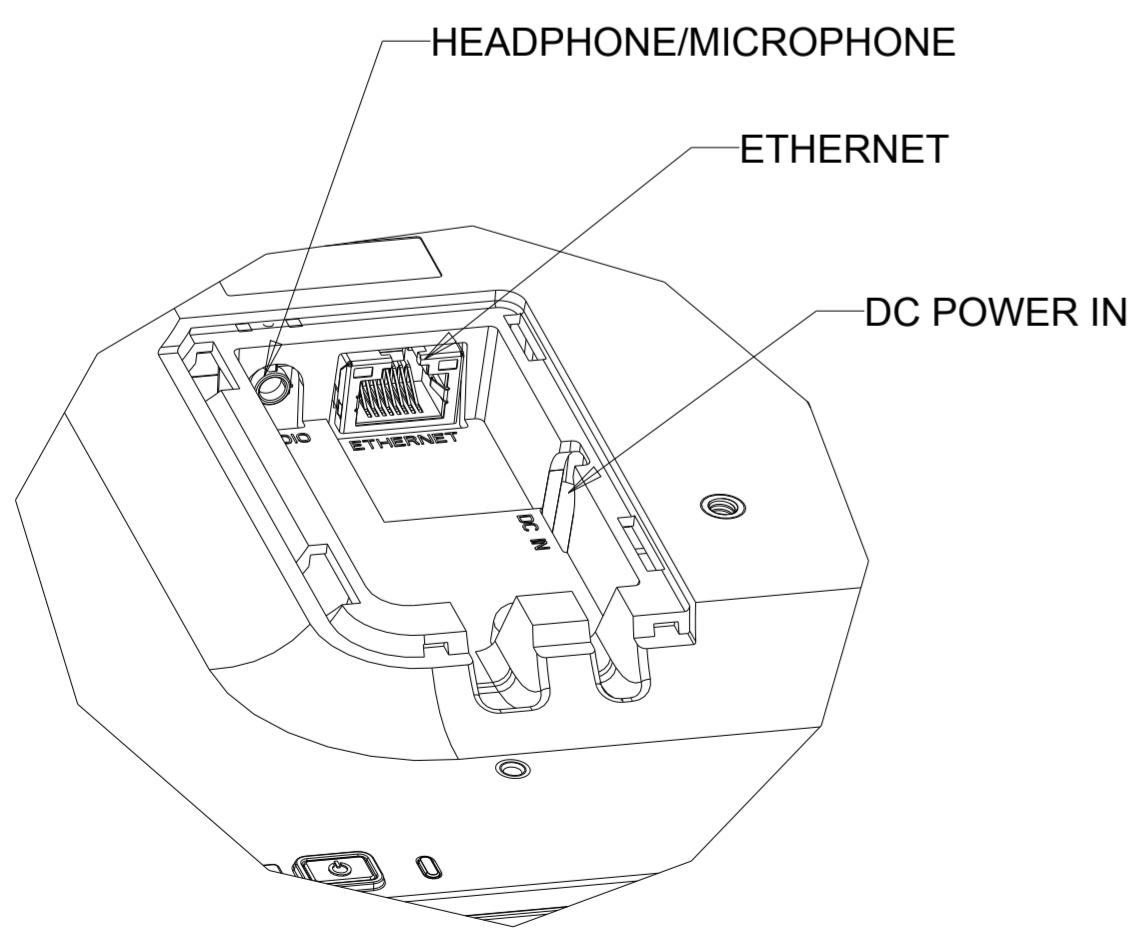

DIMENSIONAL DRAWING: 15IN AAIO

SCALE 1.000

SCALE 1.000

SCALE 1.000

DIMENSIONS ARE IN MILLIMETERS

MS601630  
DATE: 12/19/2014  
REV: A

# OPTIONAL MSR KIT P/N:E001002