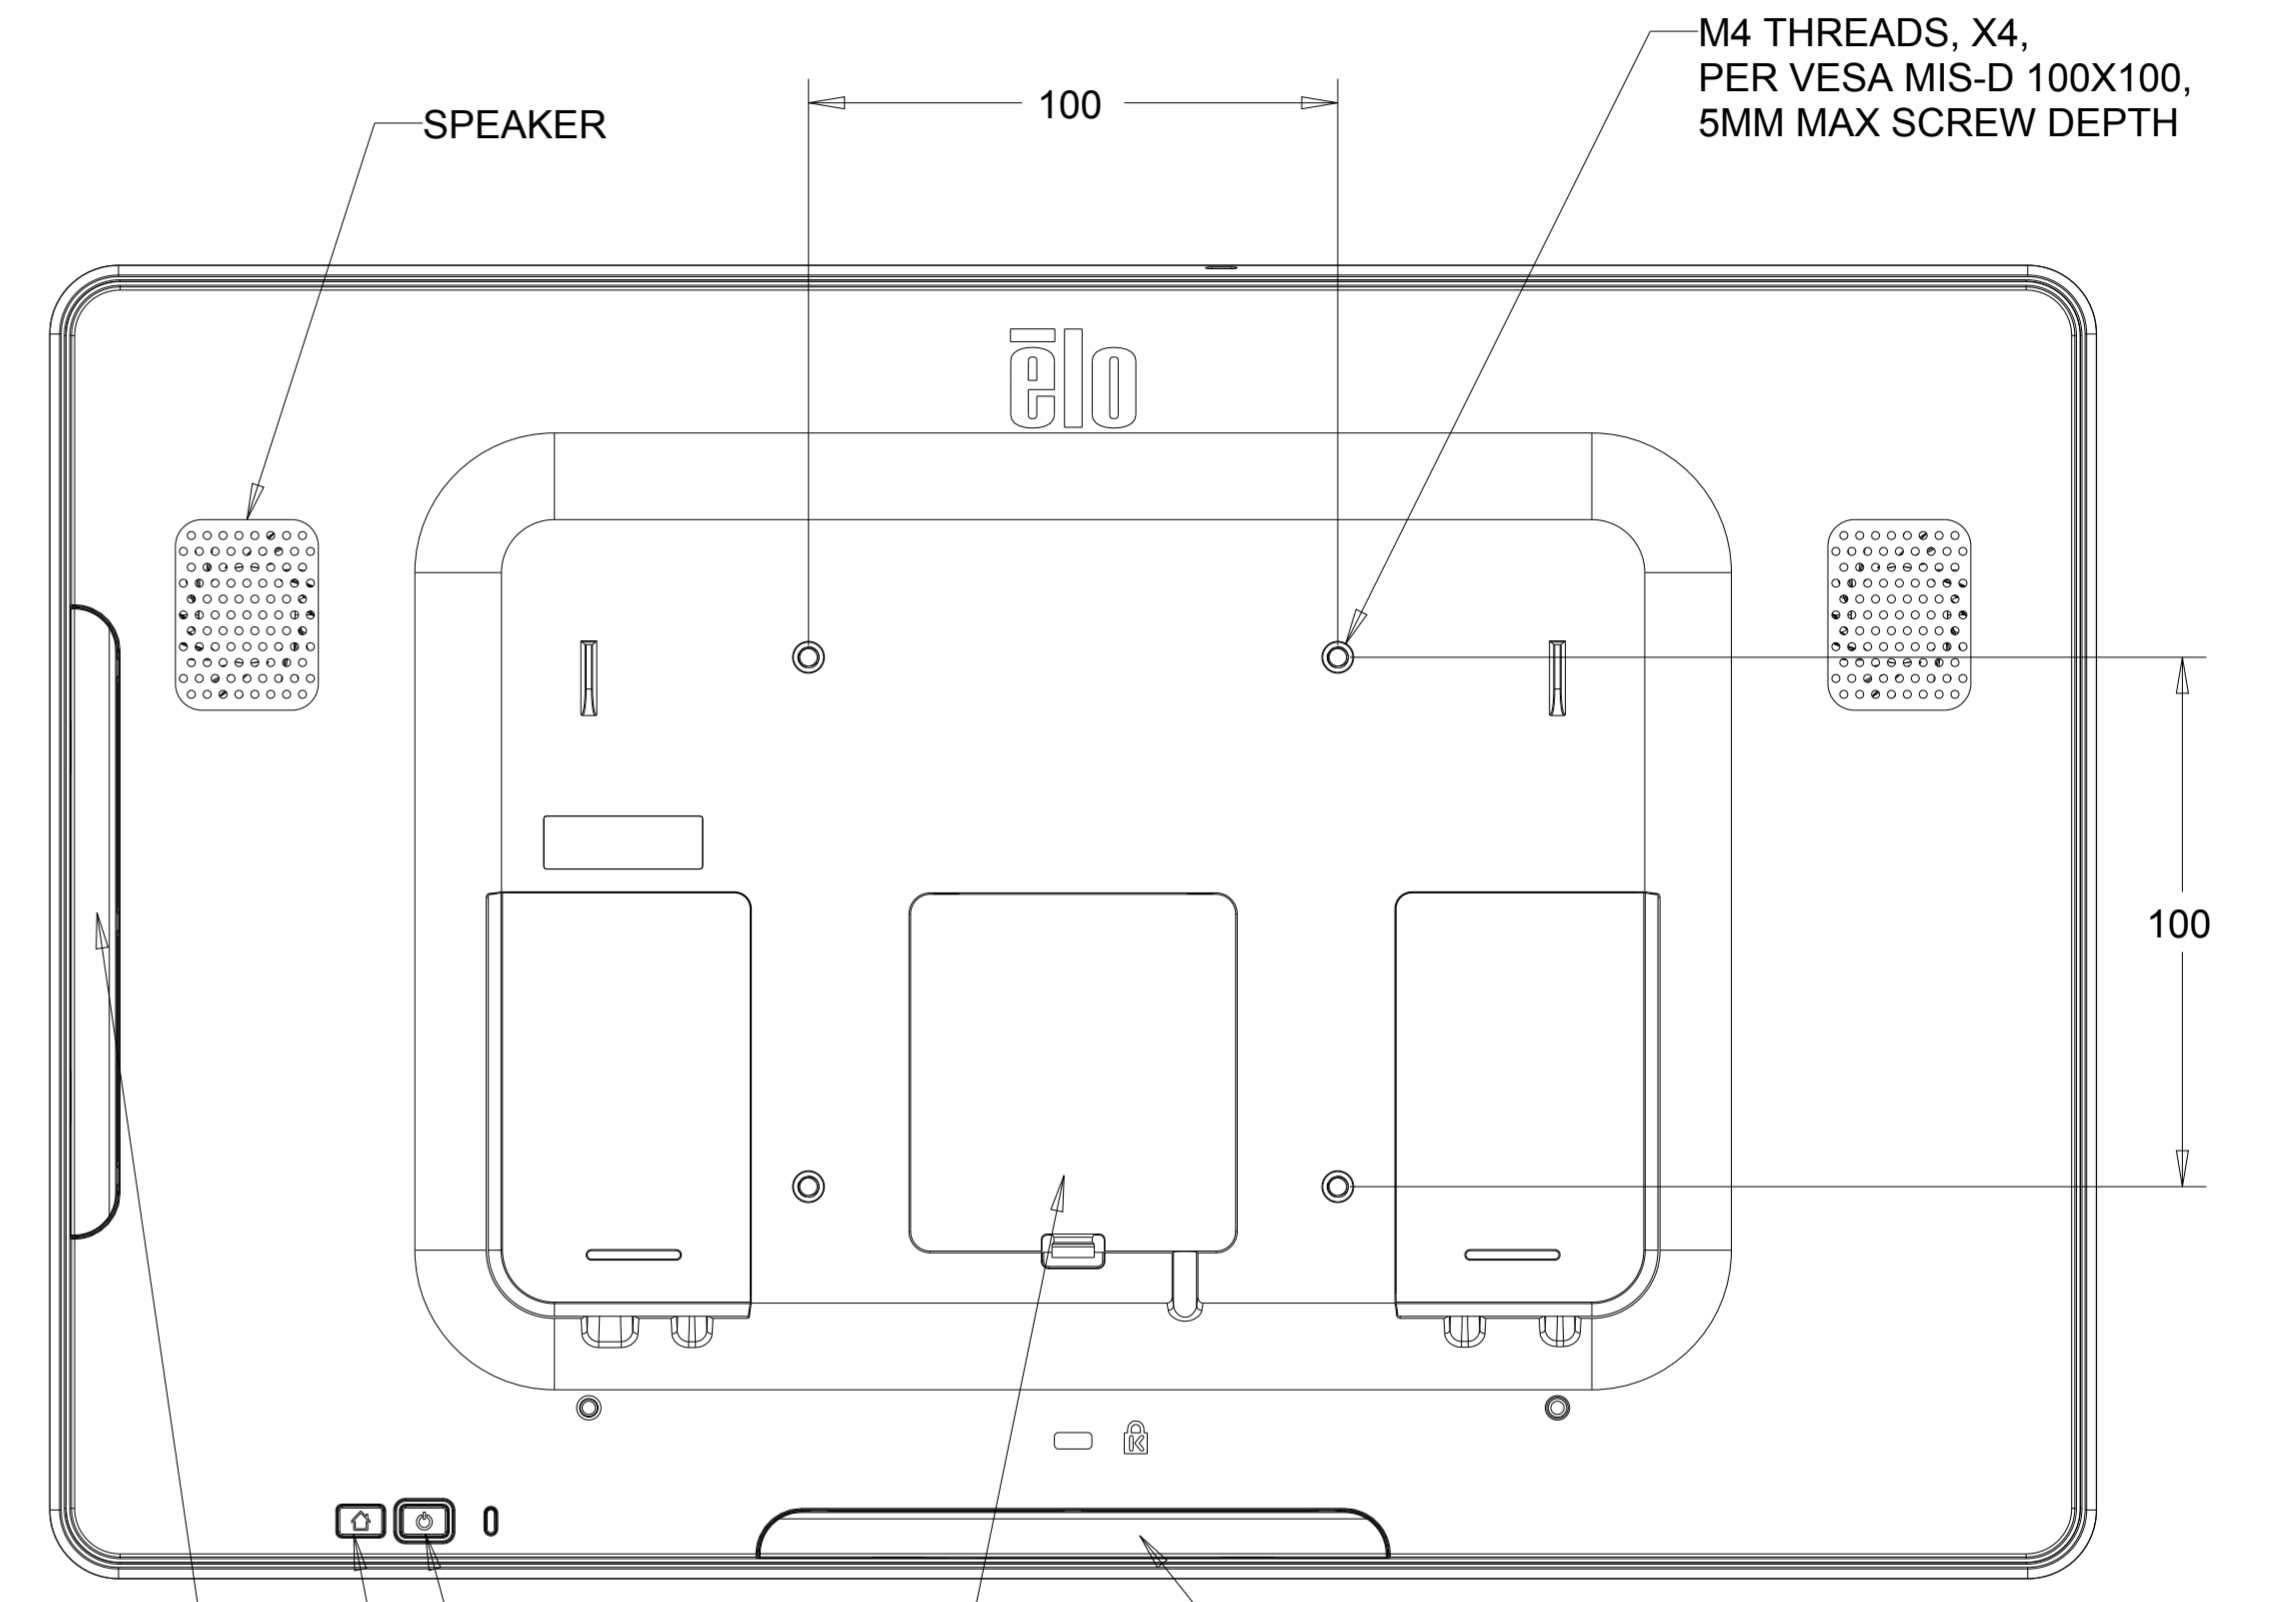

DIMENSIONAL DRAWING: 15IN AAIO

SCALE 1.000

SCALE 1.000

SCALE 1.000

DIMENSIONS ARE IN MILLIMETERS

MS601630  
DATE: 12/19/2014  
REV: A

# OPTIONAL MSR KIT P/N:E001002