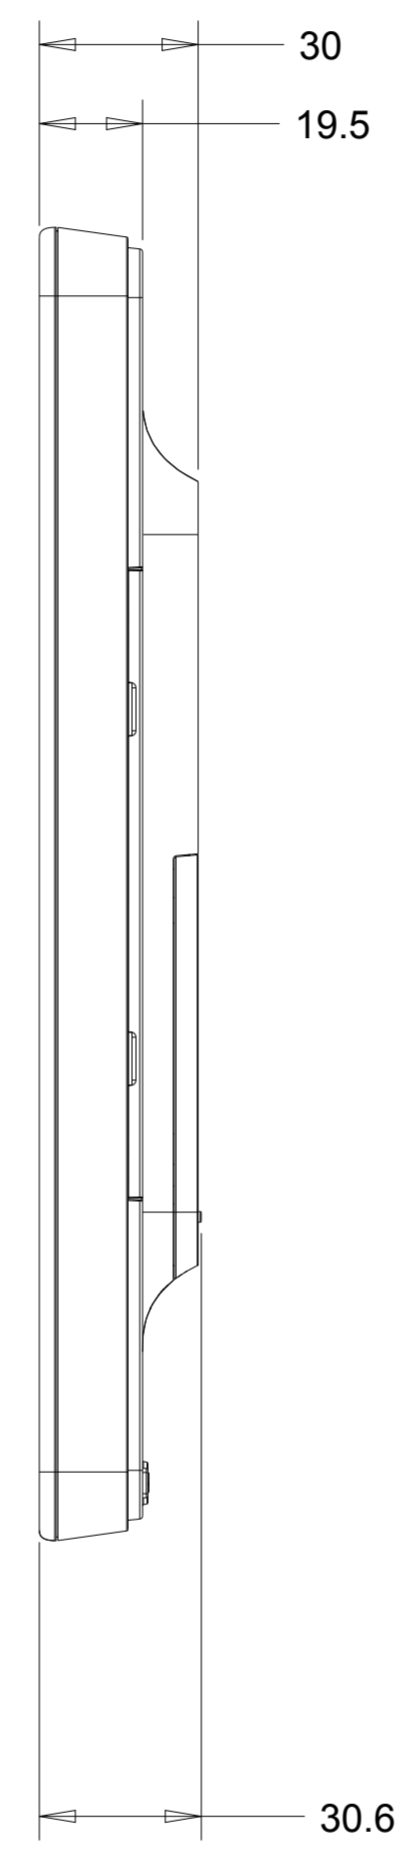

DIMENSIONAL DRAWING: 15IN AAIO

SCALE 1.000

SCALE 1.000

SCALE 1.000

DIMENSIONS ARE IN MILLIMETERS

MS601630  
DATE: 12/19/2014  
REV: A

# OPTIONAL MSR KIT P/N:E001002