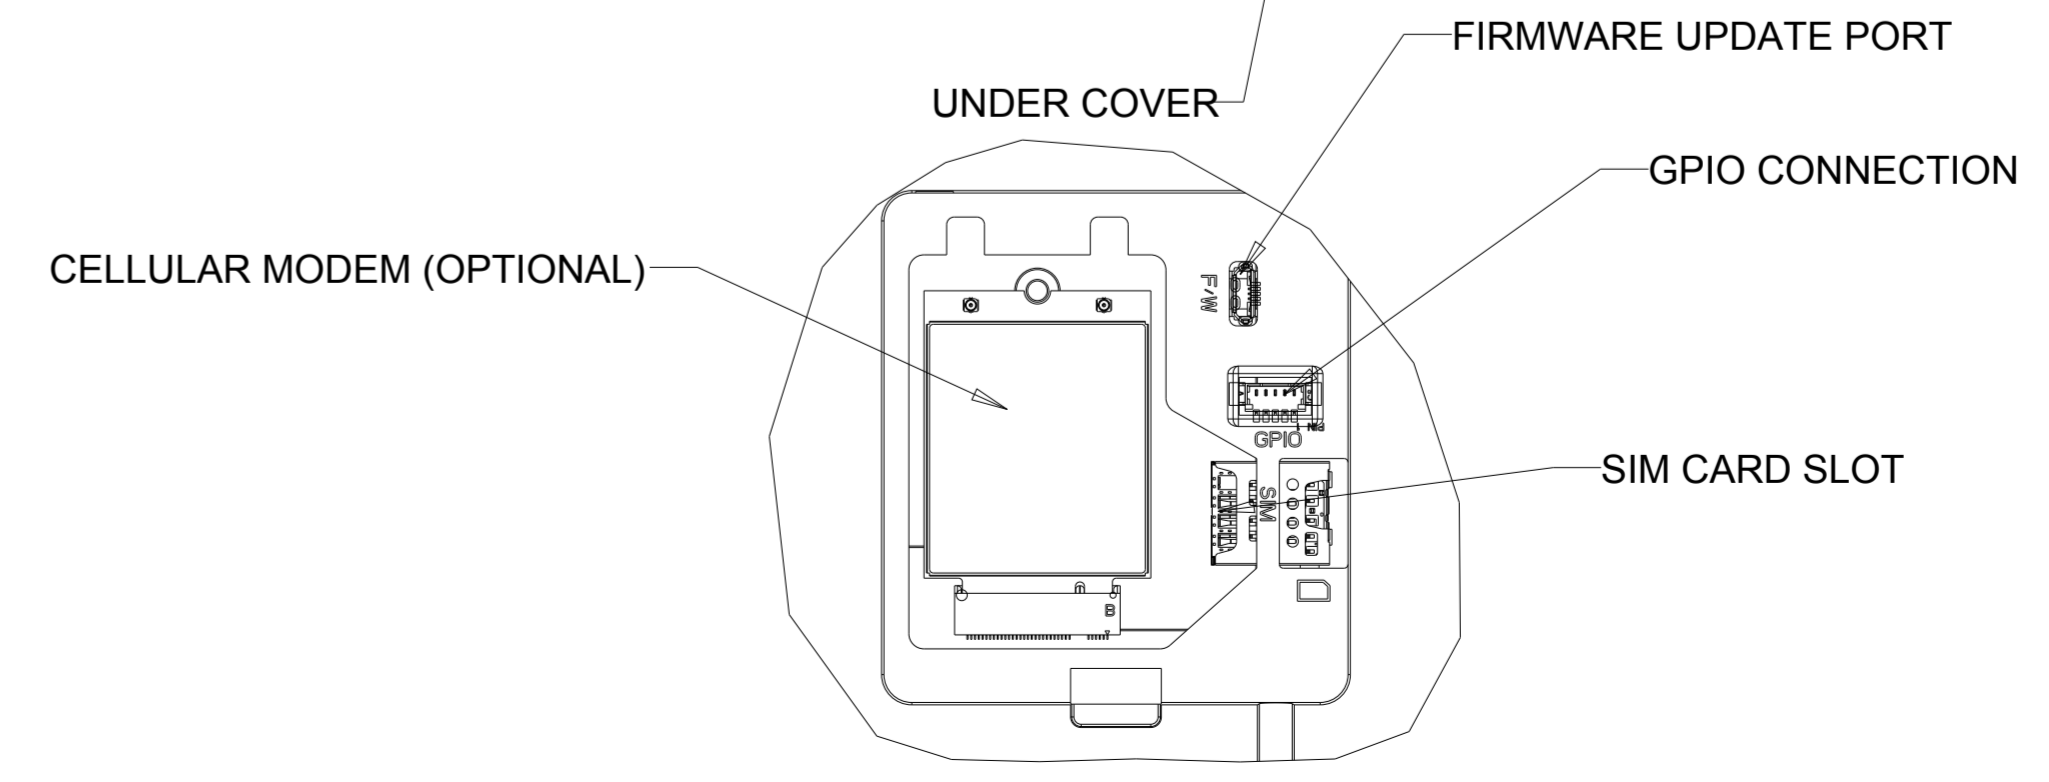

DIMENSIONAL DRAWING: 15IN AAIO

SCALE 1.000

SCALE 1.000

SCALE 1.000

DIMENSIONS ARE IN MILLIMETERS

MS601630  
DATE: 12/19/2014  
REV: A

# OPTIONAL MSR KIT P/N:E001002